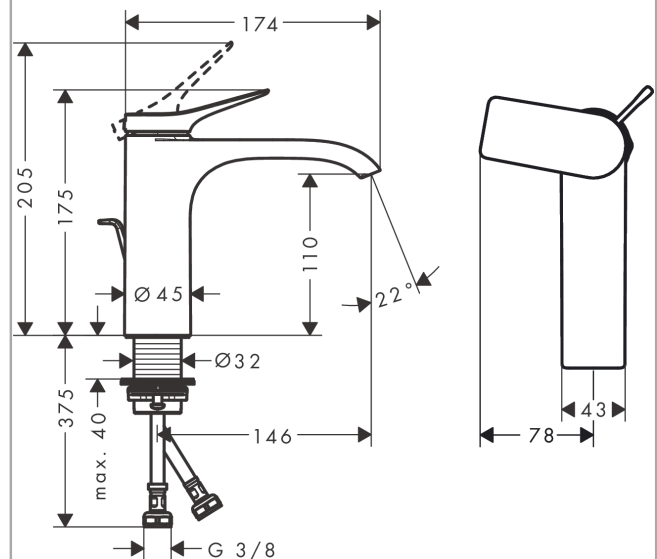

Vivenis

Single lever basin mixer 110 CoolStart with pop-up waste set

Surfaces: **Chrome** Article Number: **75023000**

Description

product features

- consists of: single lever basin mixer, waste set
- ComfortZone 110
- projection: 146 mm
- spout height: 110 mm
- spray type: WaterfallStream
- maximum flow rate at 3 bar: 5 l/min
- ceramic cartridge
- temperature limitation adjustable
- suitable for continuous flow water heaters
- pop-up waste set G 1¼
- material waste set: metal
- connection type: G ¾ connections
- connection dimension: DN15
- cold water in middle position

Technology

Design awards

reddot winner 2021

Certificates

Product image

Scale drawing

Vivenis

Single lever basin mixer 110 CoolStart with pop-up waste set

Surfaces: **Chrome** Article Number: **75023000**

Flowchart

Vivenis
Single lever basin mixer 110 CoolStart with pop-up waste set
 Surfaces: **Chrome** Article Number: **75023000**

Exploded Drawing

Year of production: >10/21

Vivenis

Single lever basin mixer 110 CoolStart with pop-up waste set

Surfaces: **Chrome** Article Number: **75023000**

Spare part list

Year of production: >10/21

Pos.	Description	Article Number	Price	PU
1	handle	94603000	€ 44,63	1
2	screw cover	93735460	€ 8,45	1
3	escutcheon	94027000	€ 22,37	1
4	nut	93995000	€ 22,37	1
5	O-ring 35x1,5	92114000	€ 5,24	1
6	cartridge, assy	93897000	€ 70,57	1
7	seal	95008000	€ 8,45	1
8	adapter for cartridge	98324000	€ 13,92	1
9	O-ring 35x2	92604000	€ 5,24	1
10	spray former	94275000	€ 35,94	1
11	connection hose 450 mm M8x0,75 G3/8	97206000	€ 28,20	1
12	O-ring 6,6x1,6	93019000	€ 3,21	1
13	flat seal	98749000	€ 5,24	1
14	fixing set (Ø 32)	13961000	€ 22,37	1
15	lever collar	97548000	€ 3,21	1
16	pull rod	96657000	€ 11,31	1
a	pop up waste	94139000	-	1
b	fixation extension 35 mm	13898000	€ 70,57	1