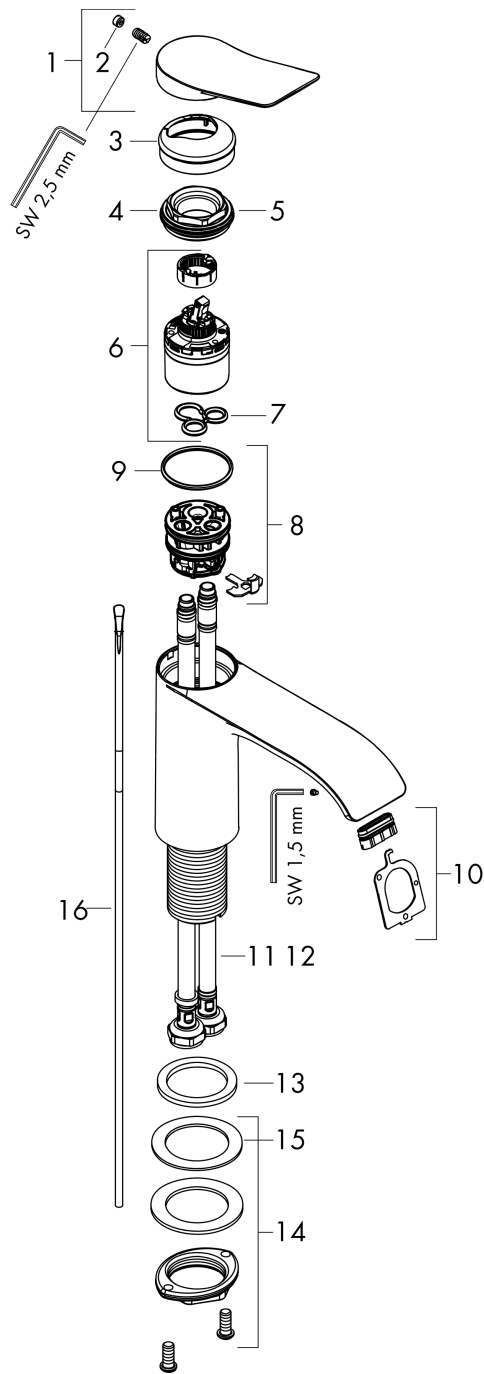

Vivenis

Single lever basin mixer 110 CoolStart with pop-up waste set

Surfaces: **Chrome** Article Number: **75023000**

Description

product features

- consists of: single lever basin mixer, waste set
- ComfortZone 110
- projection: 146 mm
- spout height: 110 mm
- spray type: WaterfallStream
- maximum flow rate at 3 bar: 5 l/min
- ceramic cartridge
- temperature limitation adjustable
- suitable for continuous flow water heaters
- pop-up waste set G 1¼
- material waste set: metal
- connection type: G ¾ connections
- connection dimension: DN15
- cold water in middle position

Surfaces: **Chrome** Article Number: **75023000**

Flowchart

Vivenis
Single lever basin mixer 110 CoolStart with pop-up waste set
 Surfaces: **Chrome** Article Number: **75023000**

Exploded Drawing

Year of production: >10/21

Vivenis

Single lever basin mixer 110 CoolStart with pop-up waste set

Surfaces: **Chrome** Article Number: **75023000**

Spare part list

Year of production: >10/21

Pos.	Description	Article Number	Price	PU
1	handle	94603000	€ 44,63	1
2	screw cover	93735460	€ 8,45	1
3	escutcheon	94027000	€ 22,37	1
4	nut	93995000	€ 22,37	1
5	O-ring 35x1,5	92114000	€ 5,24	1
6	cartridge, assy	93897000	€ 70,57	1
7	seal	95008000	€ 8,45	1
8	adapter for cartridge	98324000	€ 13,92	1
9	O-ring 35x2	92604000	€ 5,24	1
10	spray former	94275000	€ 35,94	1
11	connection hose 450 mm M8x0,75 G3/8	97206000	€ 28,20	1
12	O-ring 6,6x1,6	93019000	€ 3,21	1
13	flat seal	98749000	€ 5,24	1
14	fixing set (Ø 32)	13961000	€ 22,37	1
15	lever collar	97548000	€ 3,21	1
16	pull rod	96657000	€ 11,31	1
a	pop up waste	94139000	-	1
b	fixation extension 35 mm	13898000	€ 70,57	1